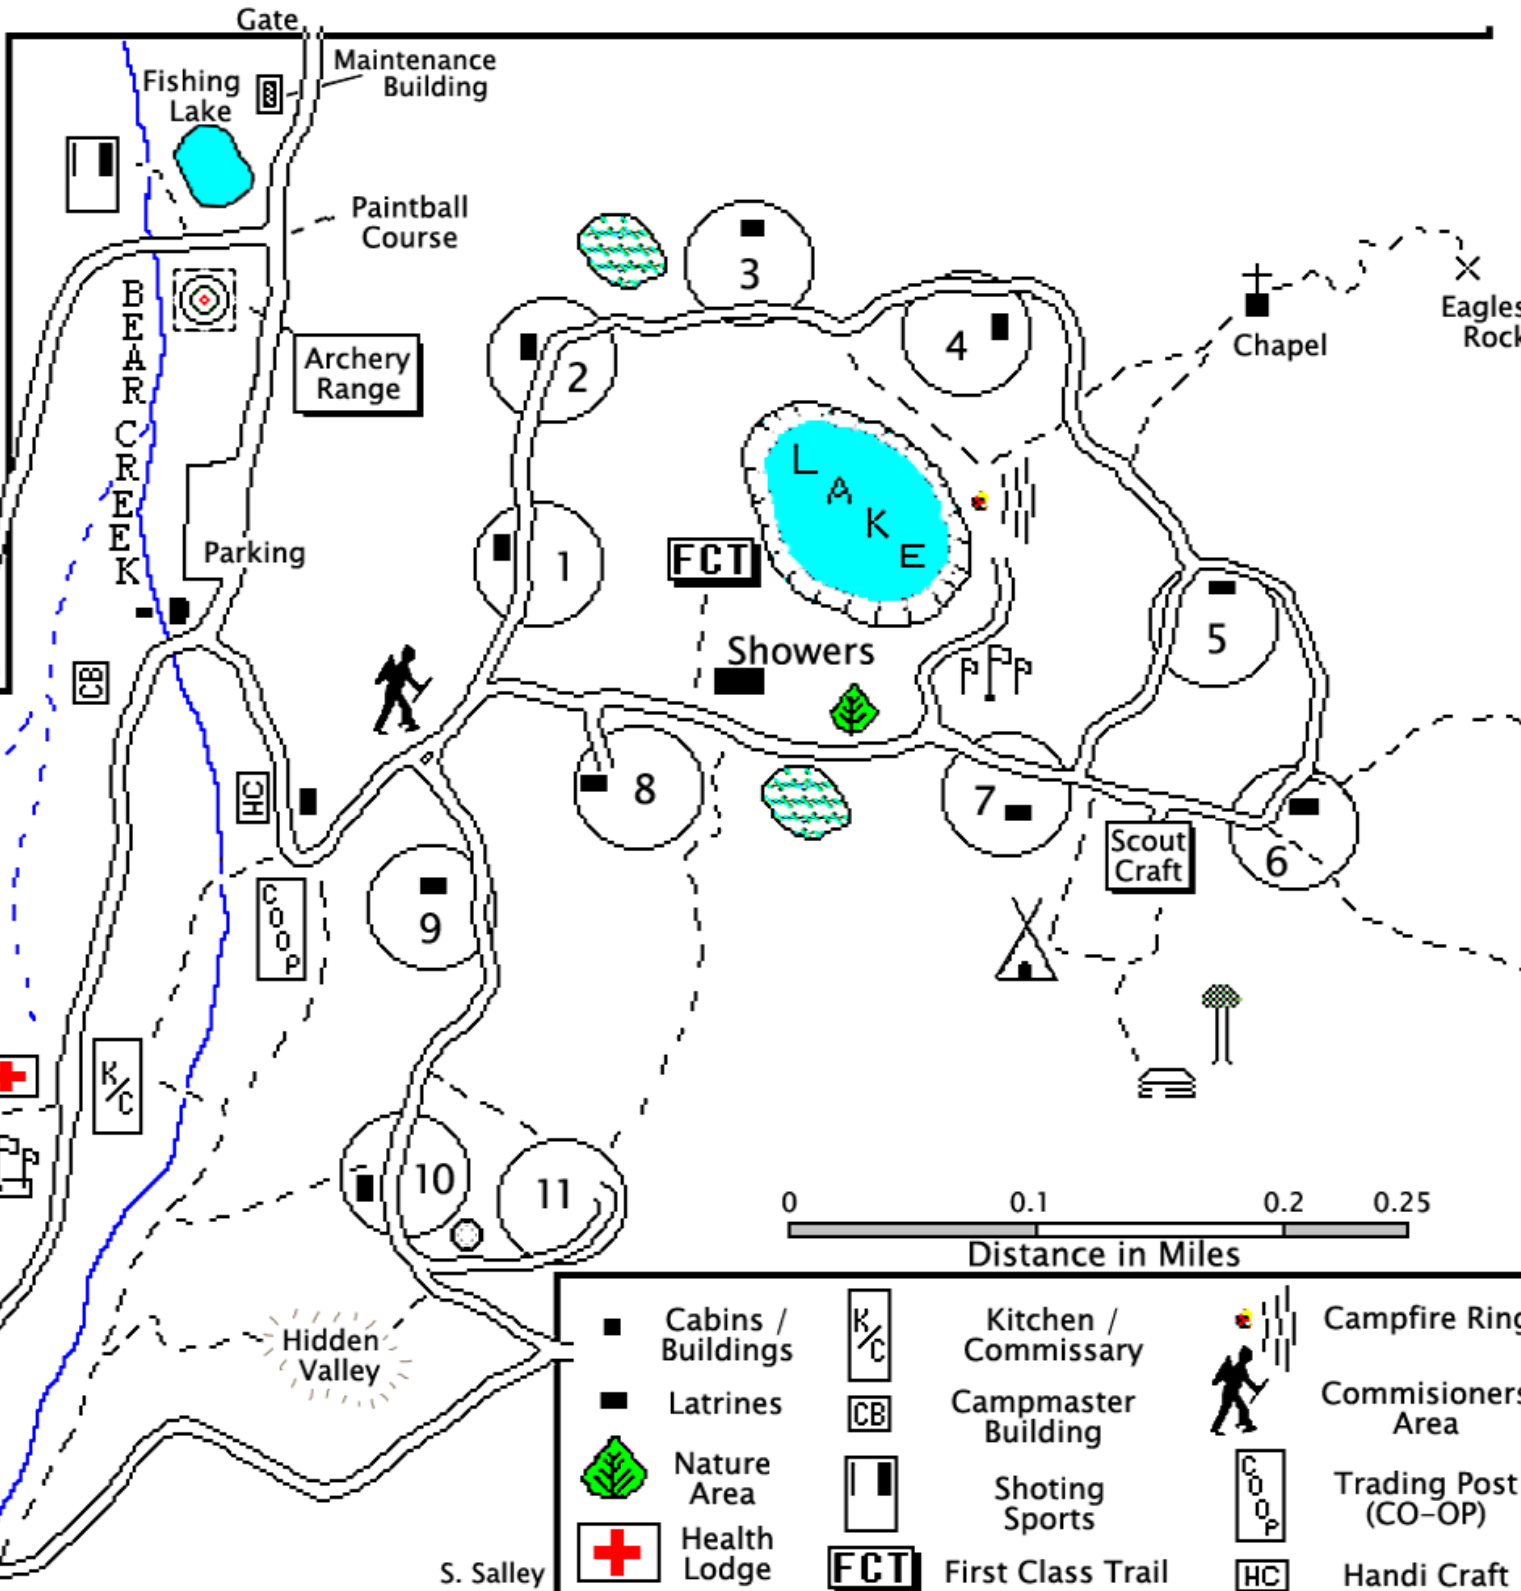

Spanish Peaks Scout Ranch

Walsenburg, Colorado

2010

DIKE WALLS

- | | | | | | |
|--|--------------------|--|----------------------|--|----------------------|
| | Cabins / Buildings | | Kitchen / Commissary | | Campfire Ring |
| | Latrines | | Campmaster Building | | Commisioners Area |
| | Nature Area | | Shoting Sports | | Trading Post (CO-OP) |
| | Health Lodge | | First Class Trail | | Handi Craft |